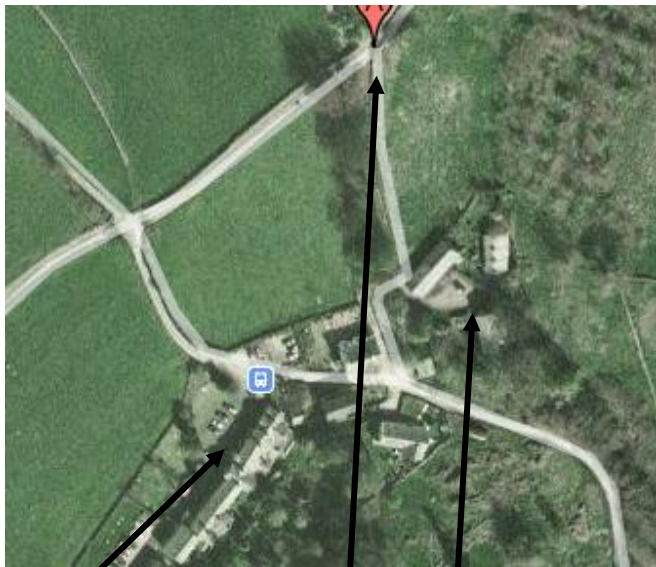

LAKELAND 100
CHECKPOINT 9 HOWTOWN BOBBIN MILL
Checkpoint Staff: Zest Travel

Howtown Hotel

CP9

Use this track out

- Location: Round the corner from Howtown Hotel.
- Nearest postcode: CA10 2ND
- Grid reference: 443196
- All facilities available (electricity, water, toilets, chairs, tables)
- Feeding: Yes – maltloaf, cake, hot drinks, water
- SI-card electronic timing station
- Comms link to Race HQ
- Next checkpoint: Mardale
- Distance to next checkpoint: 13.4km (8.3m)
- Ascent: 738m (2421ft)
- Descent: 656m (2152ft)
- Distance covered so far:
L100 competitors: 106.9km (66.4m)
L50 competitors: 17.2km (10.7 m)