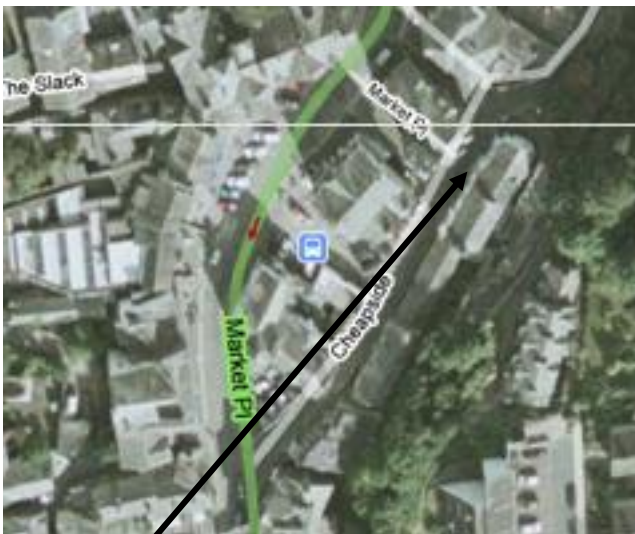

LAKELAND 100
CHECKPOINT 12 LAKES RUNNER AMBLESIDE
Checkpoint Staff: Lakes Runner

CP12

- Location: On Cheapside in Ambleside
- Behind Old Market Hall
- Nearest postcode: LA22 0AB
- Grid reference: 377045
- All facilities available (electricity, water, toilets, chairs, tables)
- Feeding: YES - soup, bread, hot drinks, coke
- SI-card electronic timing station
- Landline phone contact to Race organisers at Coniston HQ
- Next checkpoint: Chapel Stile, Langdale
- Distance to next checkpoint: 7.7km (4.8m)
- Ascent: 245m (804ft)
- Descent: 201m (659ft)
- Distance covered so far:
 - L100 competitors: 141.4km (88m)
 - L50 competitors: 51.7km (32.1m)