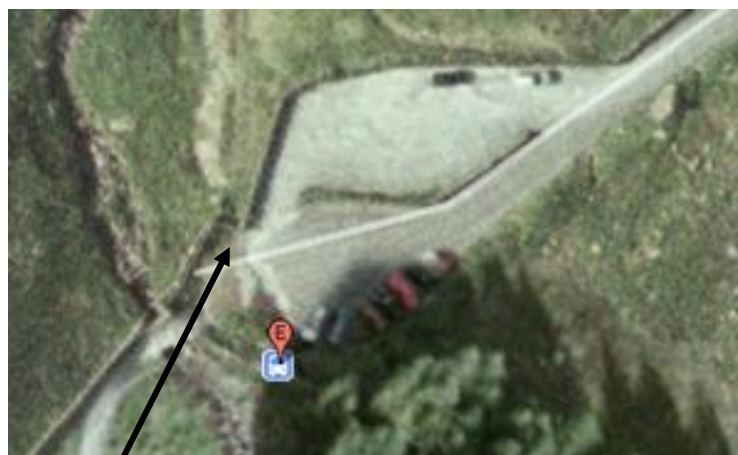

LAKELAND 100
CHECKPOINT 10 MARDALE
Checkpoint Staff: North Doodle

CP10

- Location: At the end of the road to Mardale (Haweswater) from Bampton
- Nearest postcode: CA10 2RP
- Grid reference: 469107
- Marshall is working from vehicle
- Feeding: Yes – soup, bread, hot drinks, coke
- SI-card electronic timing station
- Comms link to Race HQ
- Next Checkpoint: Kentmere
- Distance to next checkpoint: 9.6km (5.9m)
- Ascent: 505m (1657ft)
- Descent: 593m (1945ft)
- Distance covered so far:
L100 competitors: 120.3km (74.7m)
L50 competitors: 30.6km (19m)